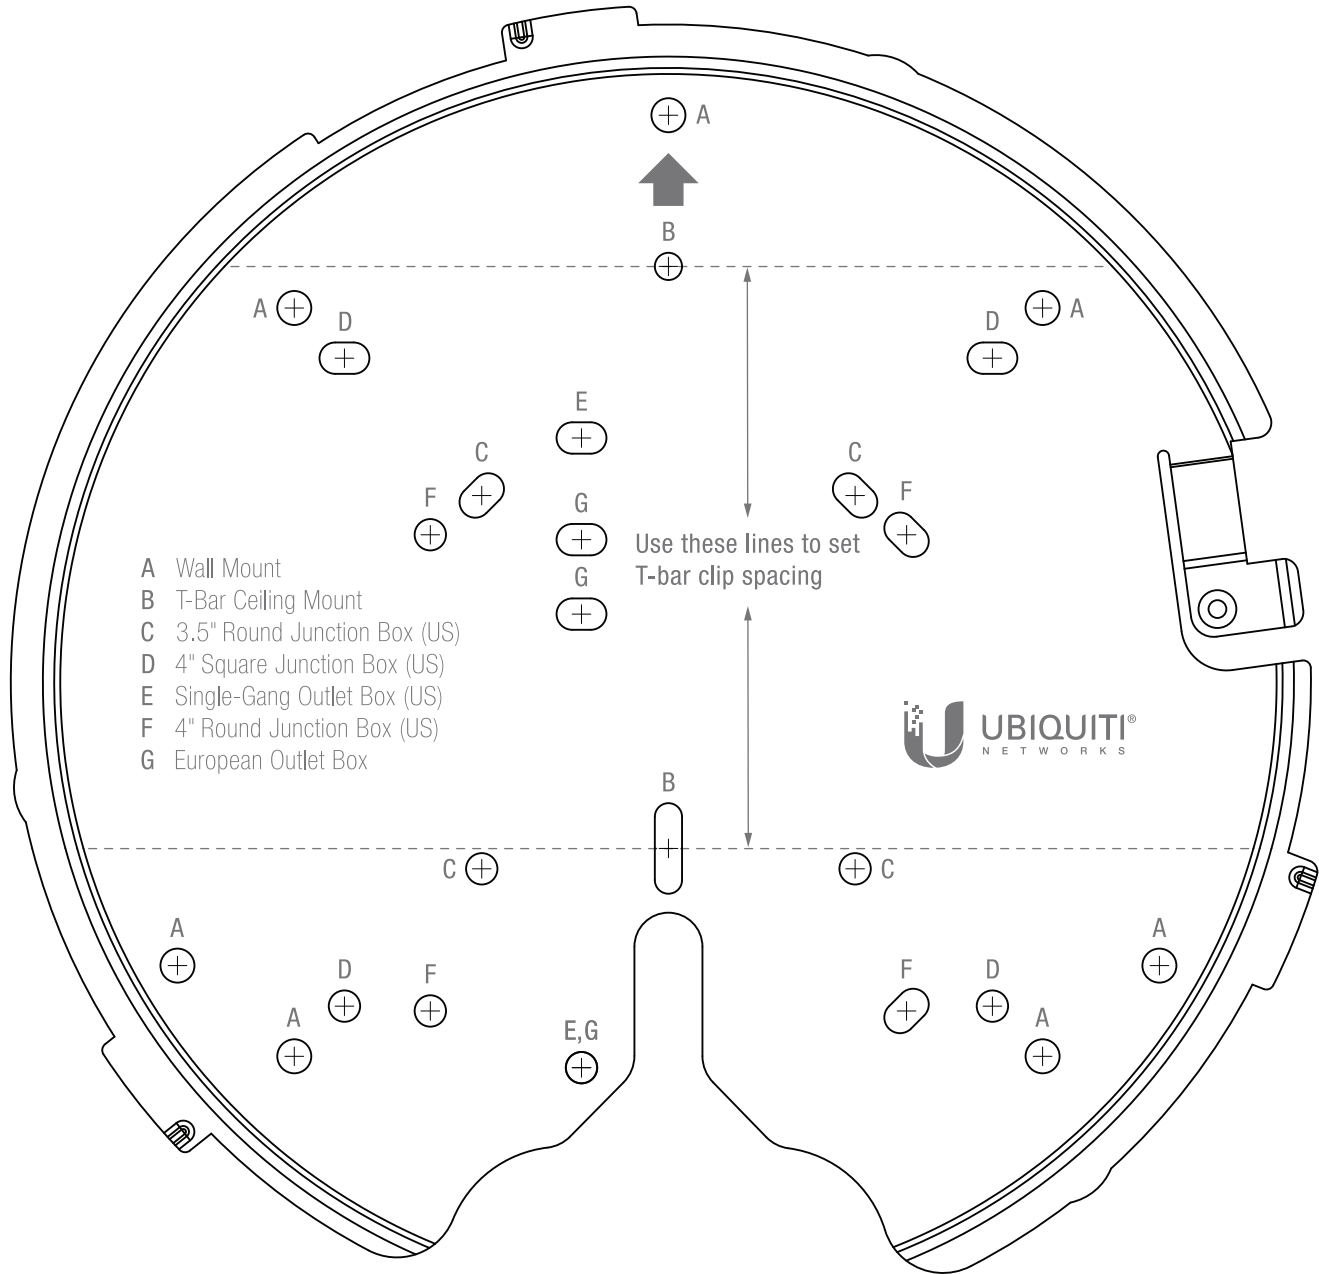

Template for Use with UniFi AC HD and UniFi AC SHD

**IMPORTANT:** Print this PDF at 100% scale.  
Be sure to verify scale properly before drilling.